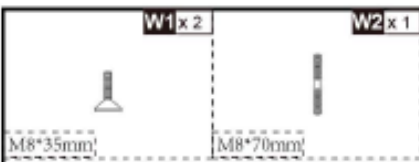

PawHut

IN220900935V02_GL

D06-092V01_D06-092V81

Tools Recommended

PARTS

HARDWARE

W1 x 2

M8*35mm

W1 x 2

M8*35mm

W1 x 2

M8x35mm