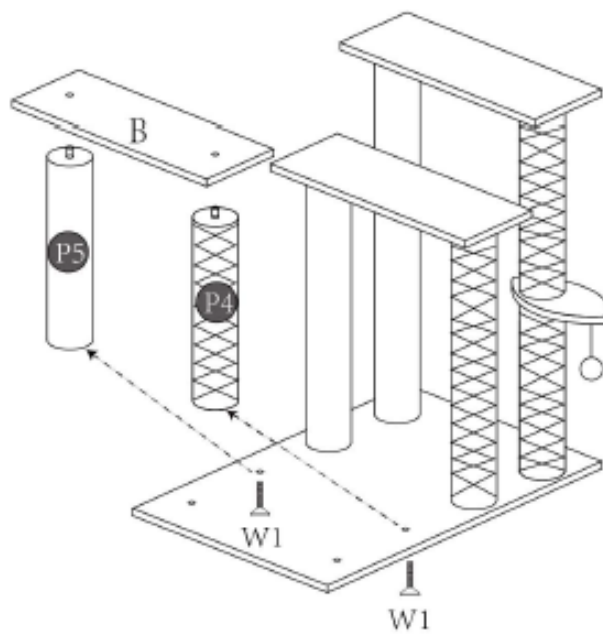

PawHut

IN220900935V02_GL

D06-092V01_D06-092V81

Tools Recommended

PARTS

HARDWARE

W1 x 2

M8*35mm

W1 x 2

M8*35mm

W1 x 2

M8x35mm