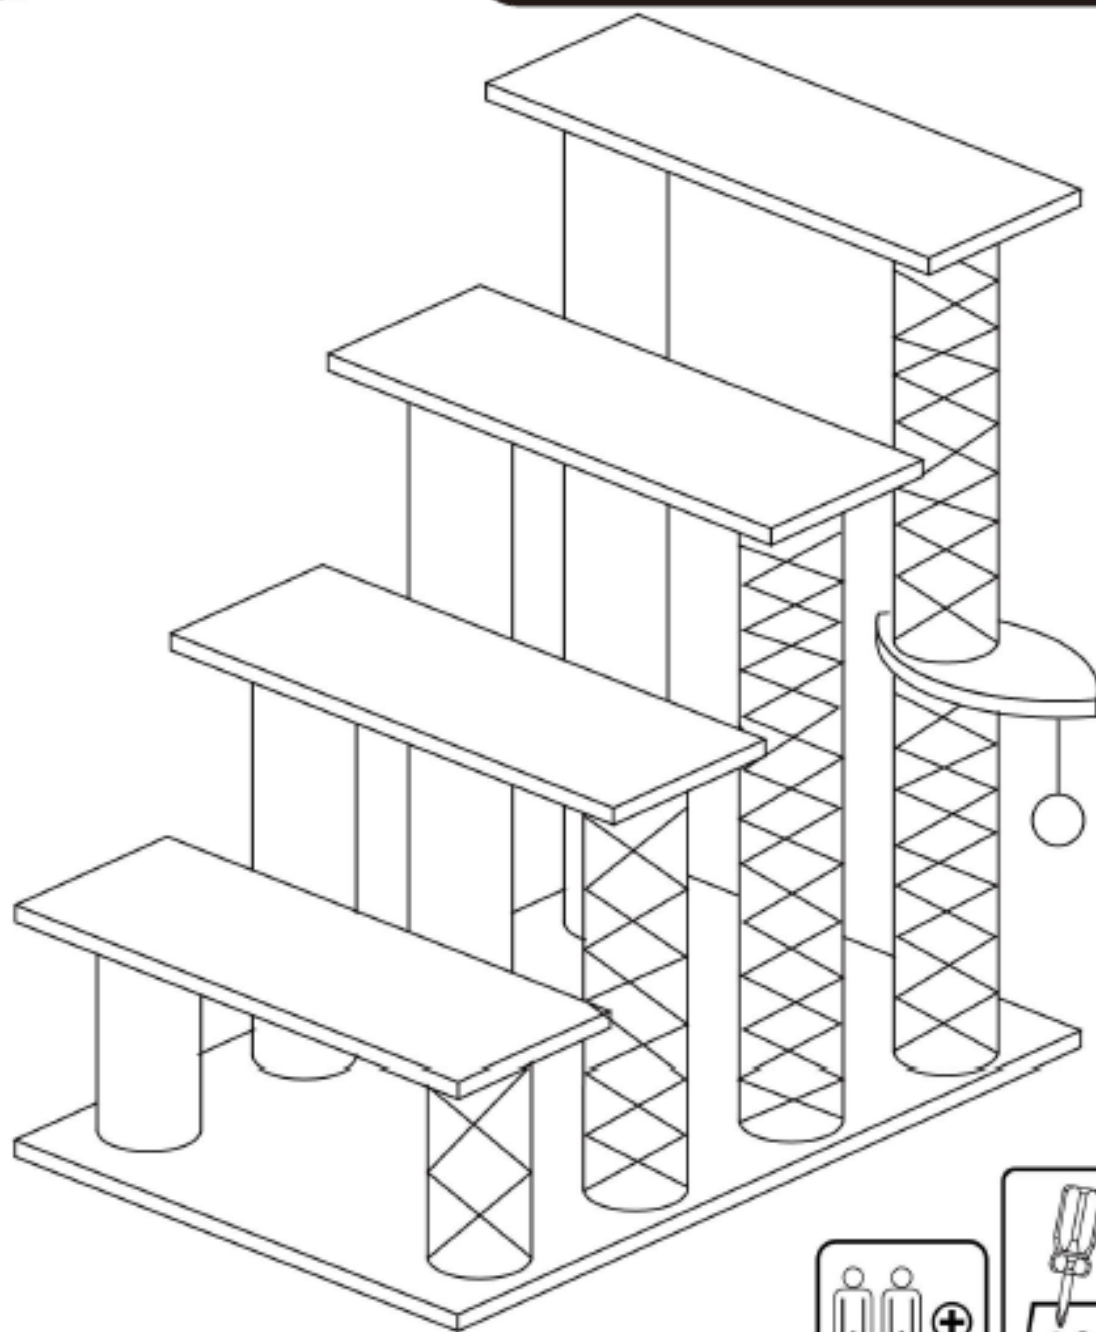

PawHut

IN220900935V02_GL

D06-092V01_D06-092V81

Tools Recommended

PARTS

HARDWARE

W1 x 2

M8*35mm

W1 x 2

M8*35mm

W1 x 2

M8x35mm