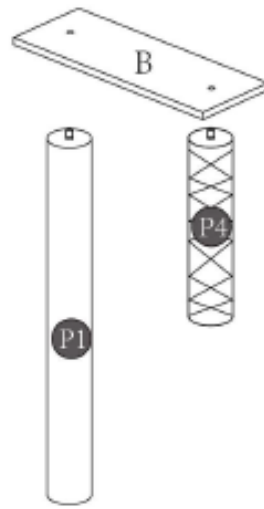

PawHut

IN220900935V02_GL

D06-092V01_D06-092V81

Tools Recommended

PARTS

HARDWARE

W1 x 2

M8*35mm

W1 x 2

M8*35mm

W1 x 2

M8x35mm