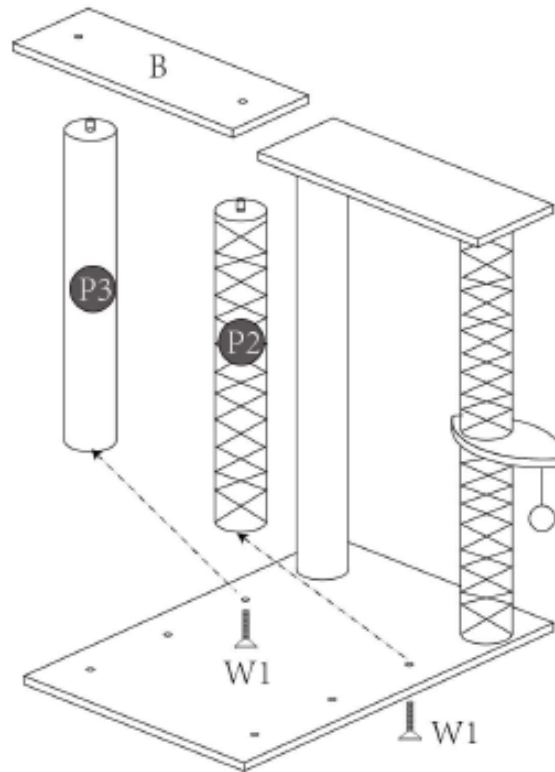

PawHut

IN220900935V02_GL

D06-092V01_D06-092V81

Tools Recommended

PARTS

HARDWARE

W1 x 2

M8*35mm

W1 x 2

M8*35mm

W1 x 2

M8x35mm