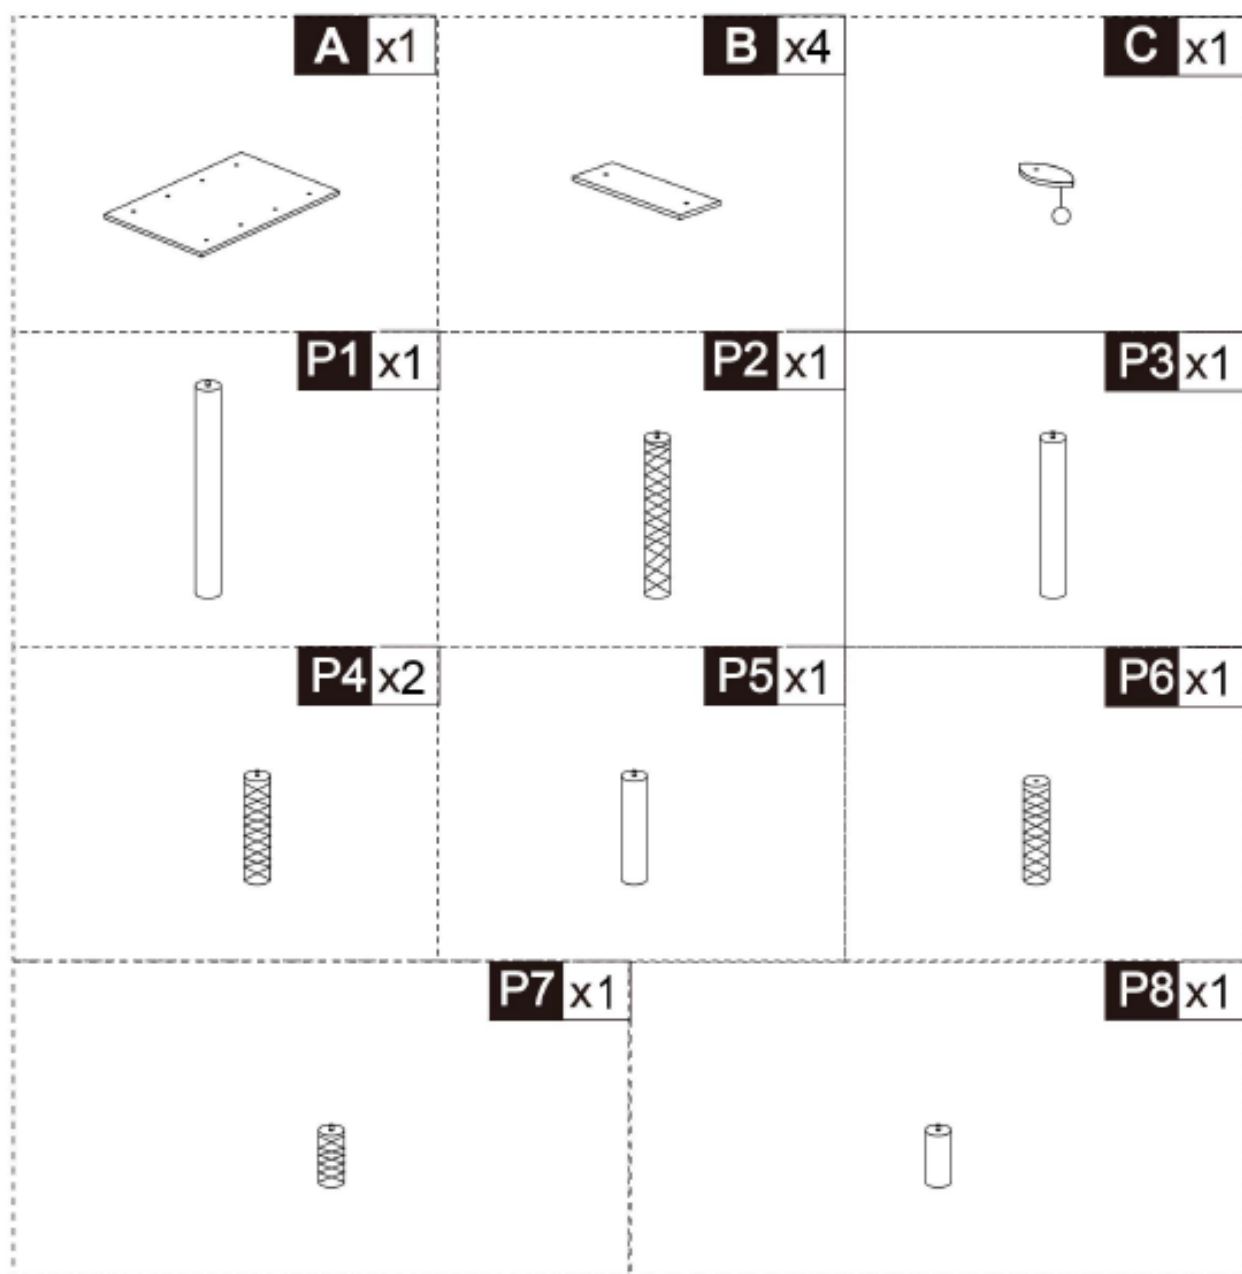

PawHut

IN220900935V02_GL

D06-092V01_D06-092V81

Tools Recommended

PARTS

HARDWARE

W1 x 2

M8*35mm

W1 x 2

M8*35mm

W1 x 2

M8x35mm