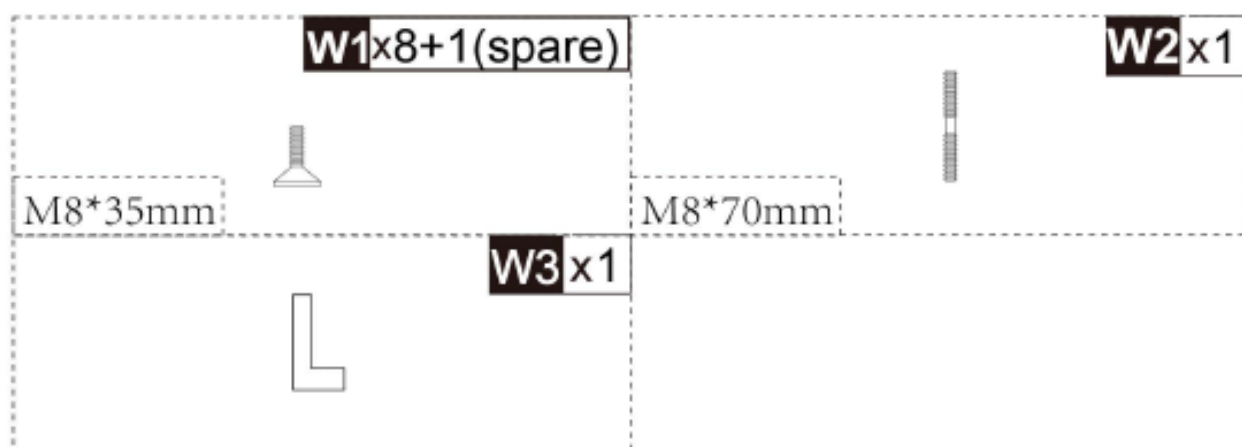

PawHut

IN220900935V02_GL

D06-092V01_D06-092V81

Tools Recommended

PARTS

HARDWARE

W1 x 2

M8*35mm

W1 x 2

M8*35mm

W1 x 2

M8x35mm