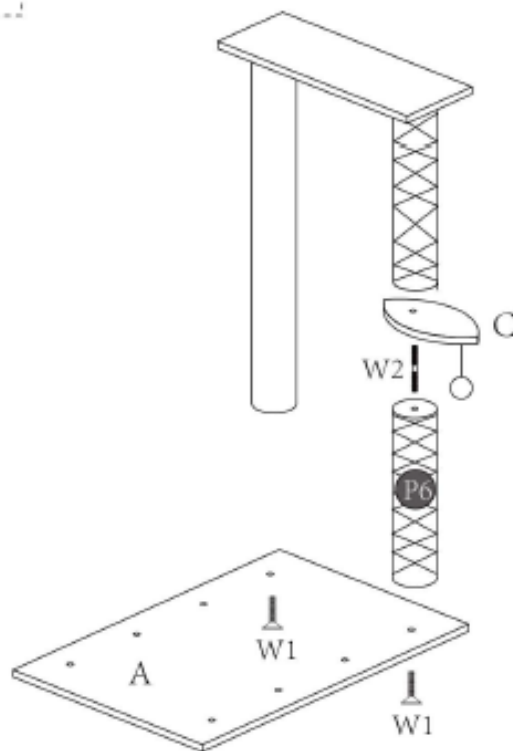

PawHut

IN220900935V02_GL

D06-092V01_D06-092V81

Tools Recommended

PARTS

HARDWARE

W1 x 2

M8*35mm

W1 x 2

M8*35mm

W1 x 2

M8x35mm